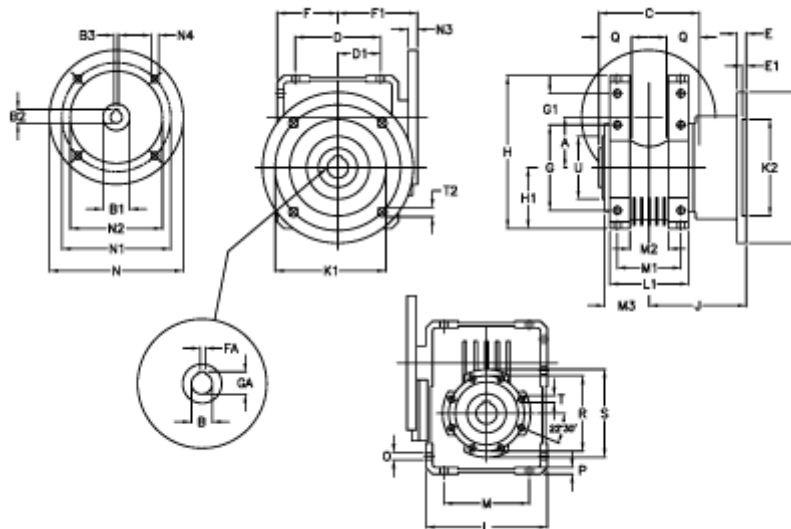

Article number: 392208601044136

Description: Worm Gear with Torque Limiter
W86 L2-UF-10-P100 B14

Measures

A = 86.90	E = 15	H = 245.5	M = 144	N4 = 8,5	U = 110
B = 35	E1 = 6	H1 = 100.0	M1 = 101	O = 11.5	
B1 E7 = 28	F = 100	J = 151.0	M2 = 57	P = 11	
B2 = 31.3	F1 = 136	K = 210	M3 = 65	Q = 45	
B3 H9 = 8	FA = 10	K1 = 176	N = 160	R = 130	
C = 140	G = 144	K2 = 152	N1 = 130	S = 150	
D = 144.0	G1 = 45.5	L = 200	N2 = 110	T = M10x18	
D1 = 72.0	GA = 38.3	L1 = 125	N3 = 10.0	T2 = 12.5	